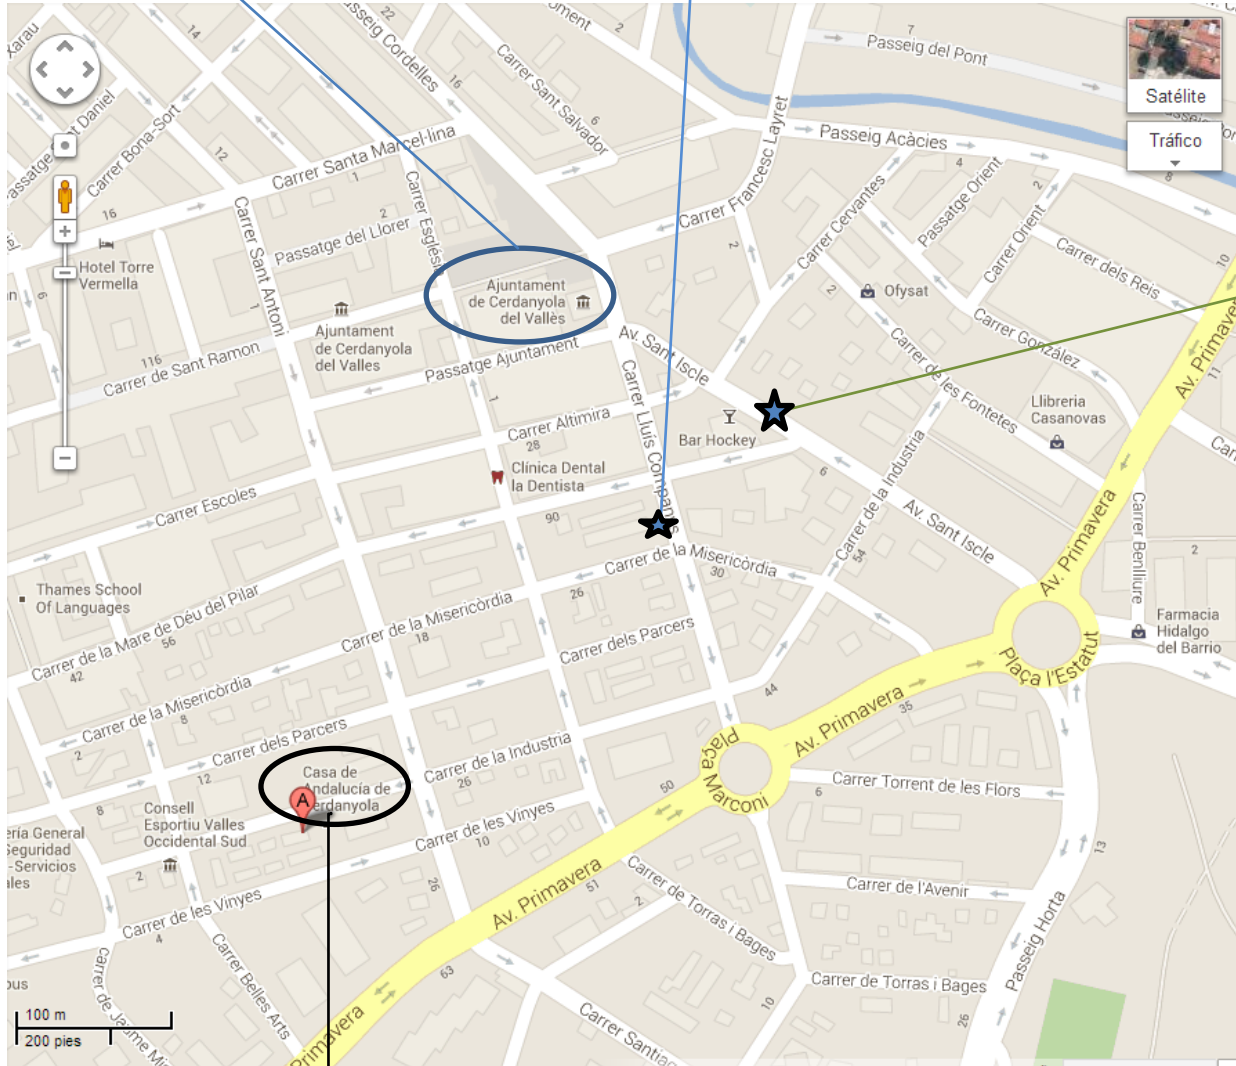

Cerdanyola City Hall

"Ajuntament" bus stop

"St. Iscle/M. de Deu del Pilar (Ajuntament)" bus stop.
You will need to take the bus from here to go back to the Vila Universitària.

Restaurant **Casa de Andalucía**